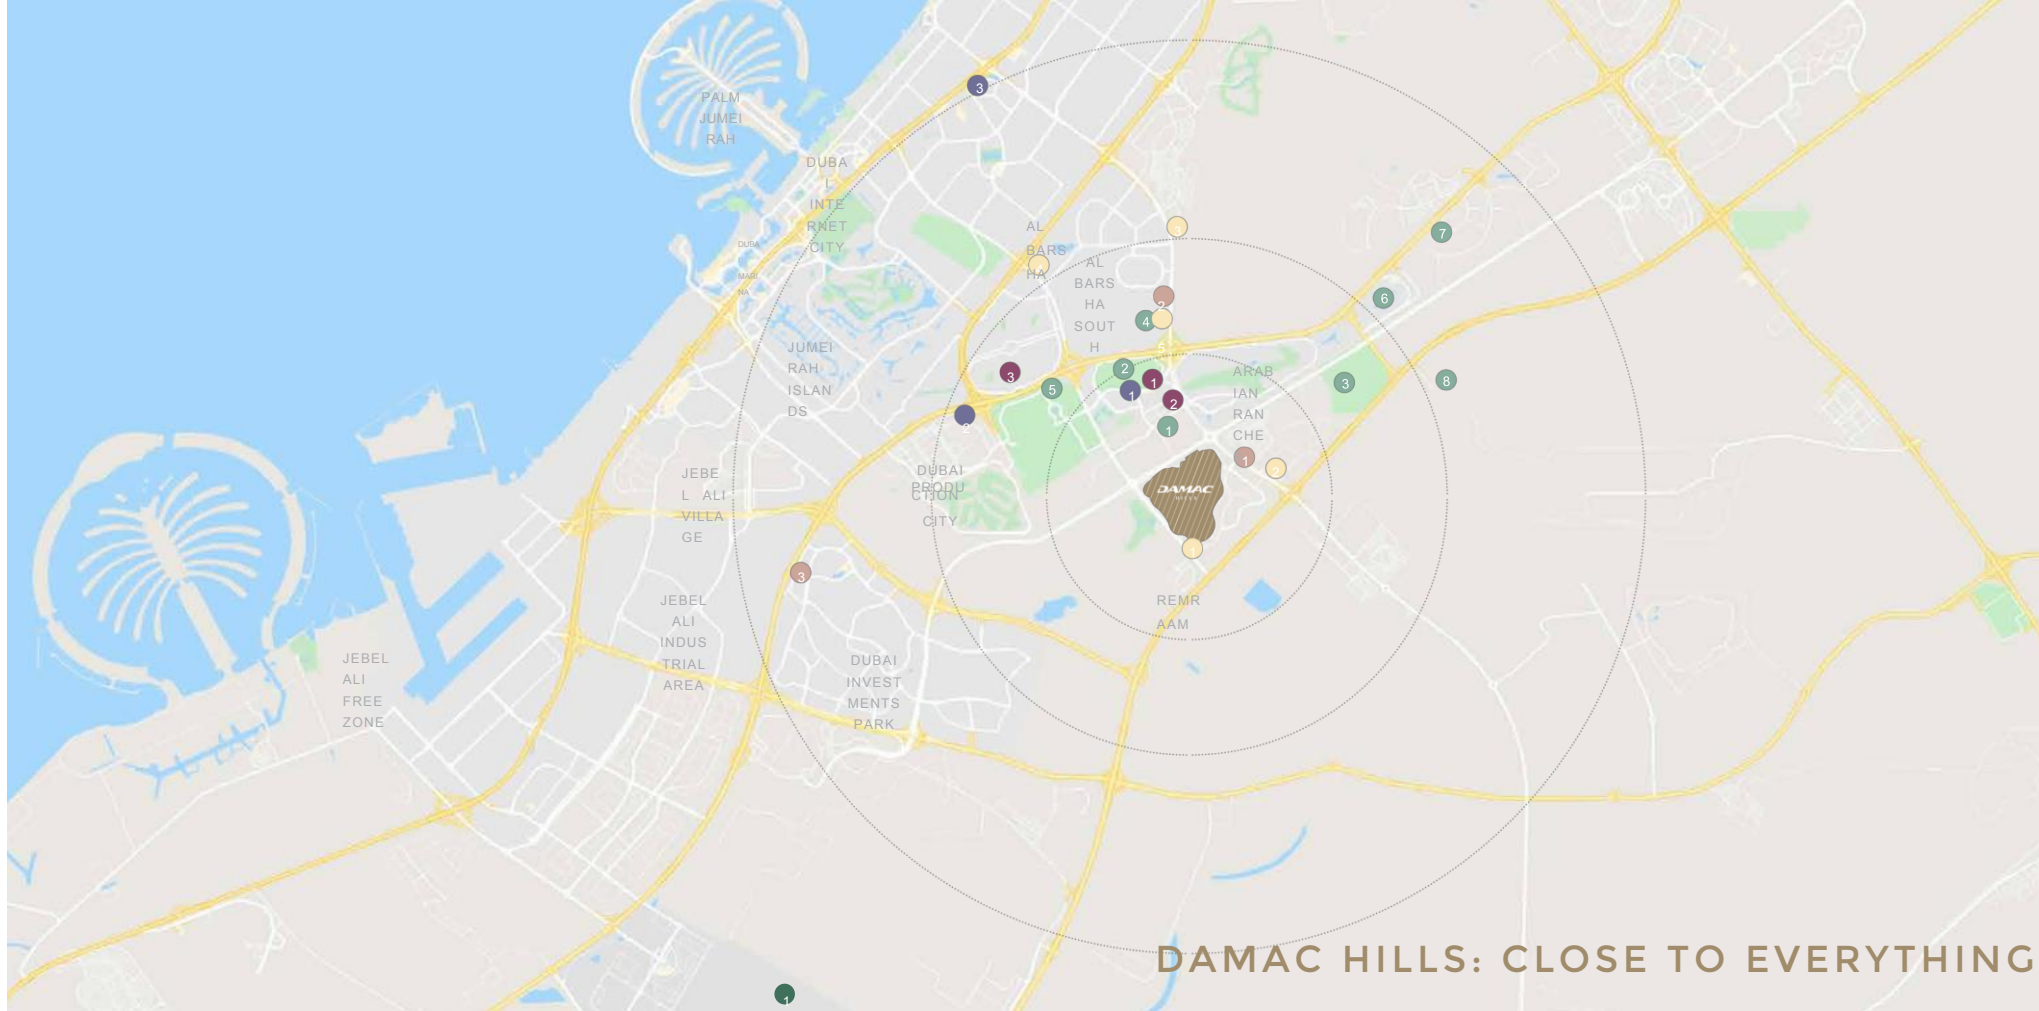

**DAMAC HILLS: CLOSE TO EVERYTHING**

**SPORTS AND LEISURE**

- 1 Dubai Polo & Equestrian Club – 10 minutes
- 2 Dubai Auto drome – 12 minutes
- 3 Plantation Equestrian and Polo Club – 11 minutes
- 4 Miracle Garden – 13 minutes
- 5 Dubai International Stadium – 14 minutes
- 6 Global Village – 14 minutes
- 7 IMG Worlds of Adventure – 14 minutes
- 8 Hamdan Sports Complex – 15 minutes

**MALLS**

- 1 First Avenue Mall – 11 minutes
- 2 City Centre Me'aïsem – 14 minutes
- 3 Mall of the Emirates – 24 minutes

**AIRPORT**

- 1 Al Maktoum International Airport – 28 minutes

**HOSPITALS**

- 1 Aster Medical Centre – 9 minutes
- 2 Mediclinic Parkview Hospital – 12 minutes
- 3 NMC Royal Hospital – 19 minutes

**HOTELS**

- 1 Park Inn by Radisson – 10 minutes
- 2 Studio One Hotel – 9 minutes
- 3 FIVE Jumeirah Village Hotel – 19 minutes

**SCHOOLS**

- 1 Jebel Ali School – 5 minutes
- 2 Fairgreen International School – 11 minutes
- 3 Global Indian International School – 16 minutes
- 4 Safa Community School – 18 minutes
- 5 Kings' School – 21 minutes

## The location

DAMAC Hills – Close to everything